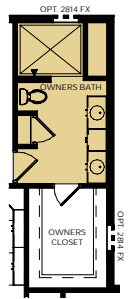

OWNER'S ZERO THRESHOLD SHOWER

*Additional options may be available.

(724) 223-1844

WWW.SCARMAZZIHOMES.COM

This floorplan brochure is for illustration purposes only. Features and specifications are subject to change without notice. The designs shown here, as well as the entire Development System, are the property of Epcon Communities Franchising, Inc. and are subject to copyright, patent, and trade secret protection. Use of any part of these designs or the Development System is prohibited without the written consent of Epcon Communities Franchising, Inc.

**SCARMAZZI
HOMES**
Luxury Patio Homes