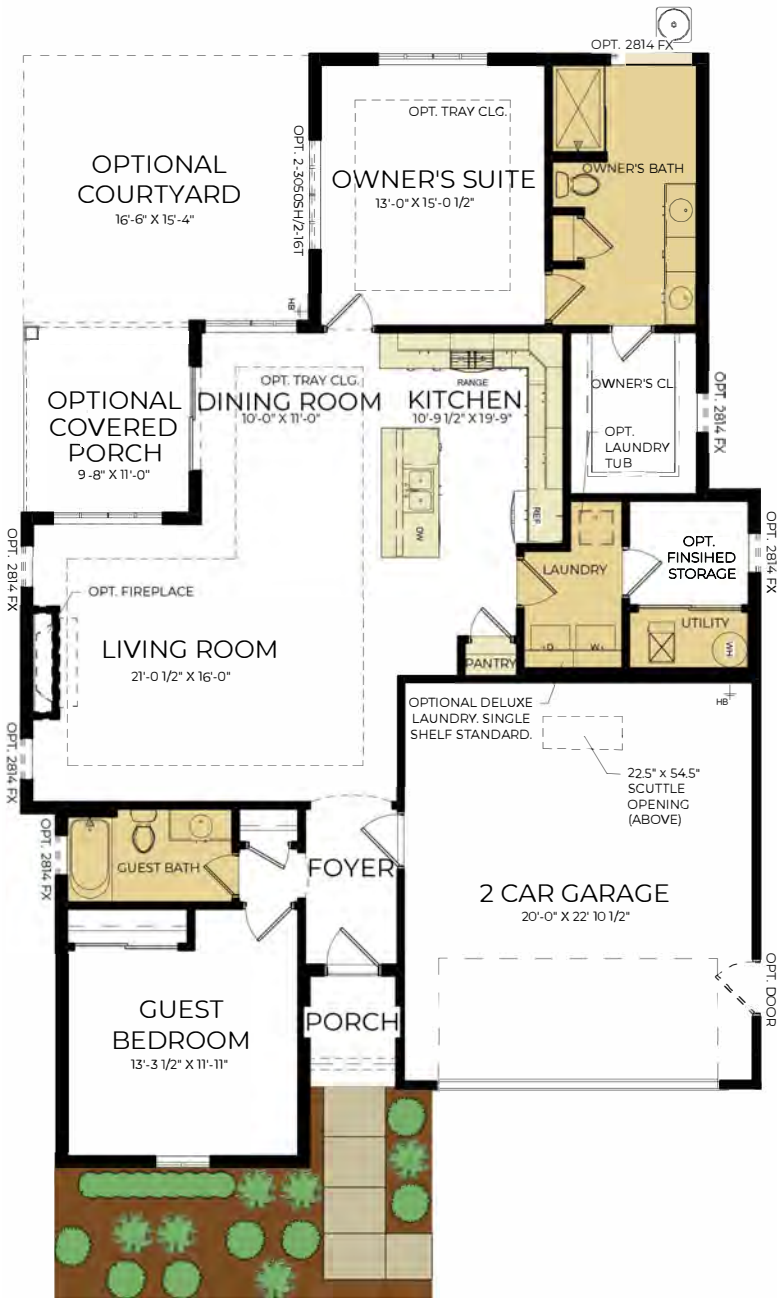

2 BEDROOMS | 2 BATHROOMS | 2 CAR GARAGE

ELEVATION 4

*Elevations 2,3&4 shown with optional garage door windows.

THE CAPRI

Luxury Patio Home

ELEVATION 1

ELEVATION 2

ELEVATION 3

**SCARMAZZI
HOMES**
Luxury Patio Homes

THE CAPRI

Approximate Sq. Footage:

1st Floor: 1,577 Sq. Ft.

Extended Living Room: 106 Sq. Ft.

Total: 1,577 - 1,683 Sq. Ft.

SINGLE-LEVEL FLOORPLAN

ELEVATIONS 1 & 2 - FRONT ELEVATION

OPTIONS

ELEVATION 3 - FRONT ELEVATION

ELEVATION 4 - FRONT ELEVATION

EXTENDED LIVING ROOM

KITCHEN UPGRADE

FULL KITCHEN PANTRY IN LIEU OF OPTIONAL DESK

FINISHED STORAGE ROOM

OWNER'S DELUXE SHOWER WITH FRAMELESS GLASS DOOR