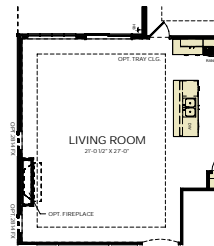

**SCARMAZZI
HOMES**
Luxury Patio Homes

THE CAPRI

Approximate Sq. Footage:

1st Floor: 1,577 Sq. Ft.

Extended Living Room: 106 Sq. Ft.

Total: 1,577 - 1,683 Sq. Ft.

SINGLE-LEVEL FLOORPLAN

ELEVATIONS 1 & 2 - FRONT ELEVATION

OPTIONS

ELEVATION 3 - FRONT ELEVATION

ELEVATION 4 - FRONT ELEVATION

EXTENDED LIVING ROOM

KITCHEN UPGRADE

FULL KITCHEN PANTRY IN LIEU OF OPTIONAL DESK

FINISHED STORAGE ROOM

OWNER'S DELUXE SHOWER WITH FRAMELESS GLASS DOOR