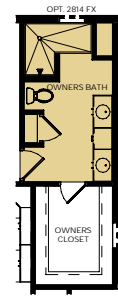

**SCARMAZZI
HOMES**
Luxury Patio Homes

THE CAPRI

Approximate Sq. Footage:

1st Floor: 1,577 Sq. Ft.

Extended Living Room: 106 Sq. Ft.

Total: 1,577 - 1,683 Sq. Ft.

SINGLE-LEVEL FLOORPLAN

ELEVATIONS 1 & 2 - FRONT ELEVATION

OPTIONS

ELEVATION 3 - FRONT ELEVATION

ELEVATION 4 - FRONT ELEVATION

EXTENDED LIVING ROOM

KITCHEN UPGRADE

FULL KITCHEN PANTRY IN LIEU OF OPTIONAL DESK

FINISHED STORAGE ROOM

OWNER'S DELUXE SHOWER WITH FRAMELESS GLASS DOOR

OWNER'S WALK-IN ROMAN SHOWER

OWNER'S ZERO THRESHOLD SHOWER

*Additional options may be available.

(724) 223-1844

WWW.SCARMAZZIHOMES.COM

This floorplan brochure is for illustration purposes only. Features and specifications are subject to change without notice. The designs shown here, as well as the entire Development System, are the property of Epcon Communities Franchising, Inc. and are subject to copyright, patent, and trade secret protection. Use of any part of these designs or the Development System is prohibited without the written consent of Epcon Communities Franchising, Inc.