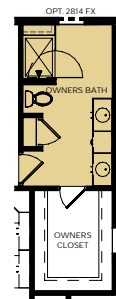

**SCARMAZZI
HOMES**
Luxury Patio Homes

THE CAPRI

Approximate Sq. Footage:

1st Floor: 1,577 Sq. Ft.

Extended Living Room: 106 Sq. Ft.

Total: 1,577 - 1,683 Sq. Ft.

SINGLE-LEVEL FLOORPLAN

ELEVATIONS 1 & 2 - FRONT ELEVATION

OPTIONS

ELEVATION 3 - FRONT ELEVATION

ELEVATION 4 - FRONT ELEVATION

EXTENDED LIVING ROOM

KITCHEN UPGRADE

FULL KITCHEN PANTRY IN LIEU OF OPTIONAL DESK

FINISHED STORAGE ROOM

OWNER'S DELUXE SHOWER WITH FRAMELESS GLASS DOOR

OWNER'S WALK-IN ROMAN SHOWER

OWNER'S ZERO THRESHOLD SHOWER

*Additional options may be available.

(724) 223-1844

WWW.SCARMAZZIHOMES.COM

This floorplan brochure is for illustration purposes only. Features and specifications are subject to change without notice. The designs shown here, as well as the entire Development System, are the property of Epcon Communities Franchising, Inc. and are subject to copyright, patent, and trade secret protection. Use of any part of these designs or the Development System is prohibited without the written consent of Epcon Communities Franchising, Inc.